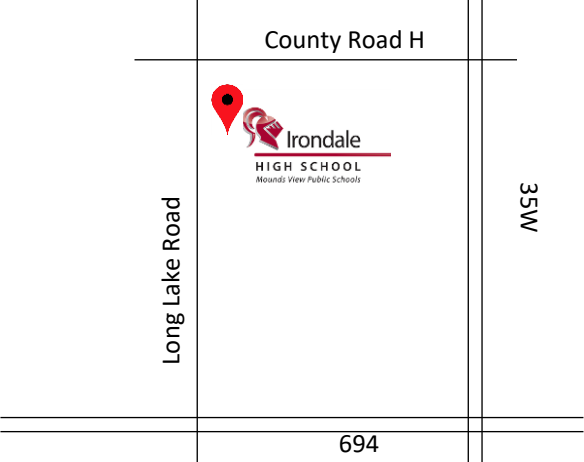

KnightKrawler Week Zero

Directions to Irondale High School

Address to Irondale High School
2425 Long Lake Road
New Brighton, MN 55112

Teams with trailered cars will be dropped off at Doors 20 and 29 in the SE corner of the school.
Teams with buses will unload at Door 1.

Parking attendants will assist teams with robot drop off. Trailer and bus parking will be in the staff parking lot in the NE corner.

Long Lake Road is reachable from 35W via County Road H or from 694.