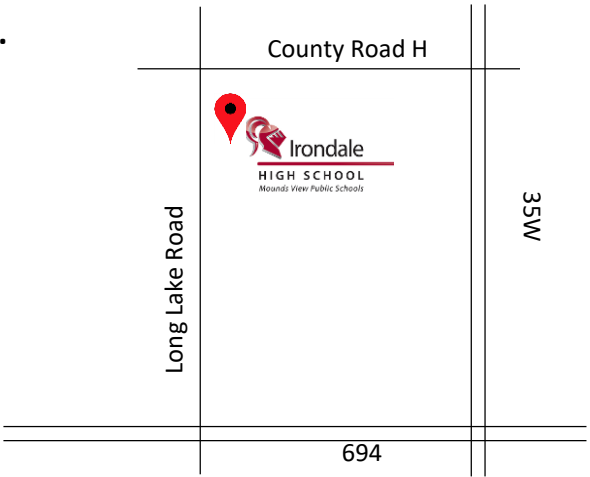

KnightKrawler-Centurion Week Zero

Directions to Irondale High School

Address to Irondale High School
2425 Long Lake Road
New Brighton, MN 55112

Parking will be limited since construction is occurring at the school.

Robots are to be dropped off at Door 29 in the SE corner of the school. There will be signs and parking attendants to assist teams with robot drop off.

Long Lake Road is reachable from 35W via County Road H or directly from 694.

Main Entrance

Door 29